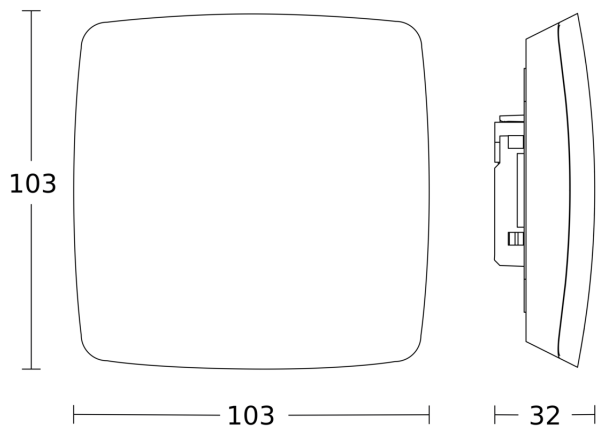

# True Presence

V3.0 KNX - in-ceiling installation, white  
EAN 4007841 079451  
Article number 079451

Dimension Drawing 1

Dimension Drawing 2